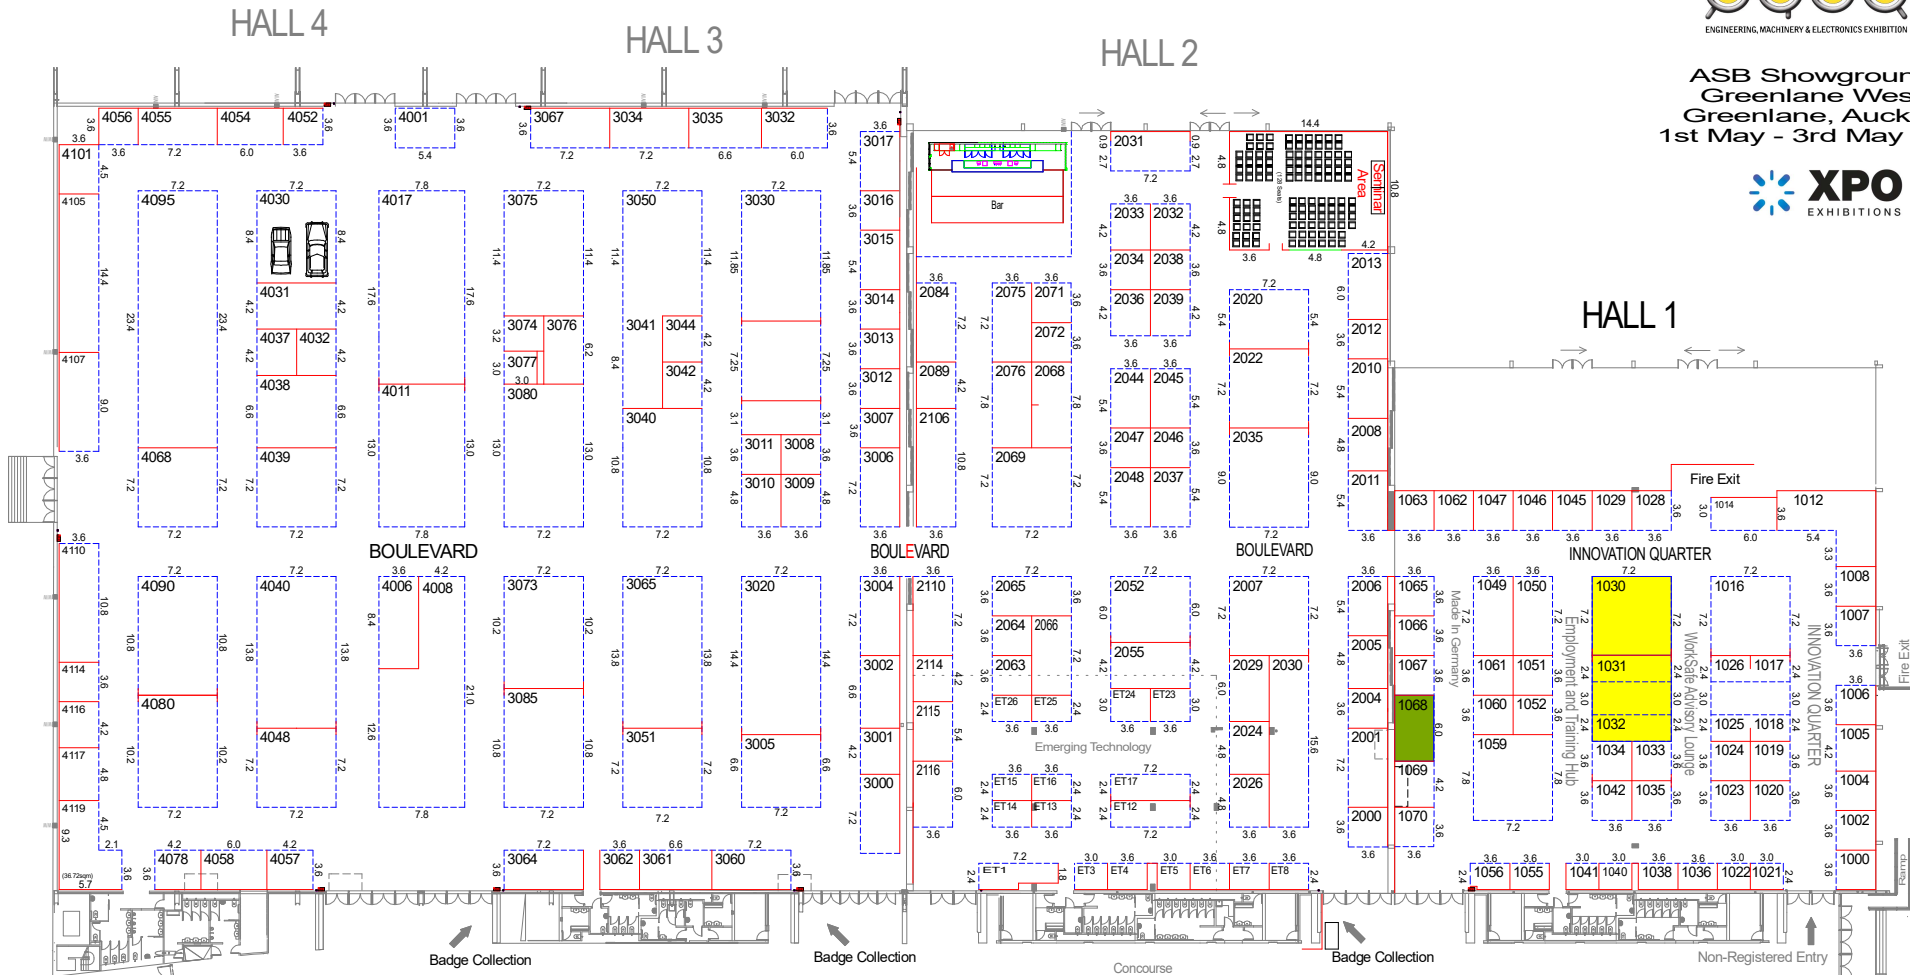

HALL 1

- KEY**
- SOLD Employment Training Hub
 - HOLD Innovation Quarter
 - Made in Germany Worksafe Advisory Lounge

PLEASE NOTE: Panel Height 2.3 meters
(Measurements are from Centre of Panel)

This plan will change as sales and circumstances dictate